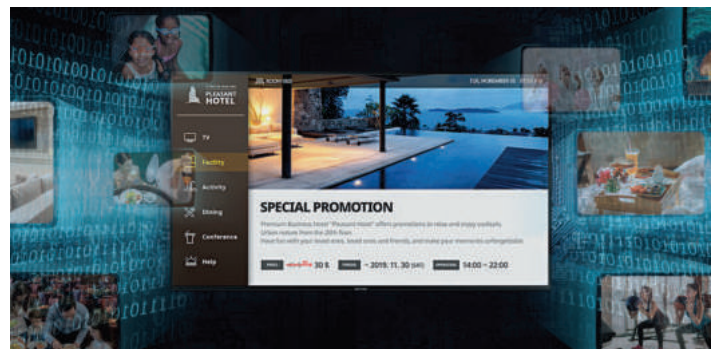

Data-driven promotional planning

Samsung LYNK Cloud enables optimized promotional content delivery based on integrated guest data available through the hotel PMS, helping managers to uncover business insights.