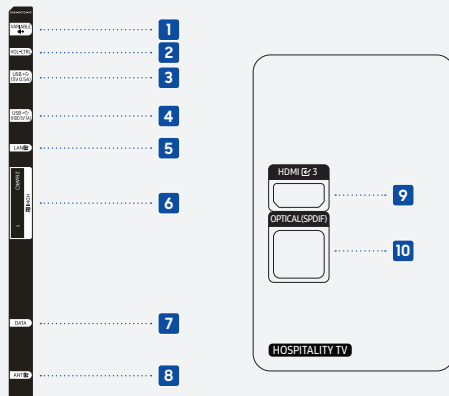

Connectors

1 VARIABLE	6 HDMI IN 2 (eARC) HDMI IN 1
2 VOL-CTRL	7 DATA
3 USB (5V 0.5A)	8 ANT IN
4 USB (HDD 5V 1A)	9 HDMI IN 3
5 LAN IN	10 OPTICAL (SPDIF)

About Samsung Electronics Co., Ltd.

Samsung Electronics Co., Ltd. inspires the world and shapes the future with transformative ideas and technologies. The company is redefining the worlds of TVs, smartphones, wearable devices, tablets, digital appliances, medical equipment, network systems, and semiconductor and LED solutions. For the latest news, please visit the Samsung Newsroom at news.samsung.com.

Hospitality Display

For more information about Samsung Hospitality Displays, visit www.samsung.com/business or www.samsung.com/displaysolutions

Copyright © 2022 Samsung Electronics Co. Ltd. All rights reserved. Samsung is a registered trademark of Samsung Electronics Co. Ltd. Specifications and designs are subject to change without notice. Non-metric weights and measurements are approximate. All data were deemed correct at time of creation. Samsung is not liable for errors or omissions. All brand, product, service names and logos are trademarks and/or registered trademarks of their respective owners and are hereby recognized and acknowledged.

Samsung Electronics Co., Ltd.
416, Maetan 3-dong, Yeongtong-gu, Suwon-si, Gyeonggi-do 443-772, Korea