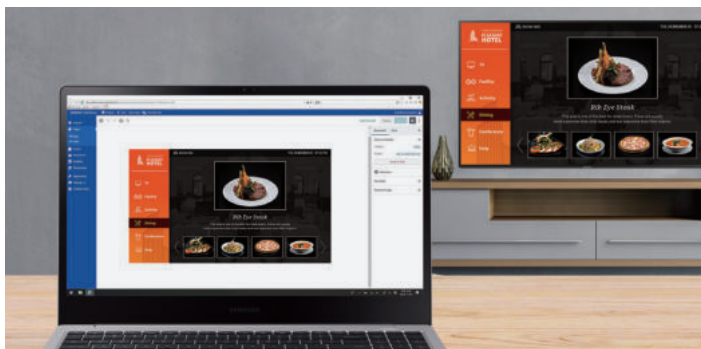

Content creation and custom interactions

Curate your hotel's in-room experience with LYNK Cloud. Create and remotely deploy web-based content to each in-room TV for a tailored feel to your property. With interactive requests support, you can provide the easiest way for guests to make room service orders and book spa appointments.

* Some features may not be compatible with hotel's current platforms.