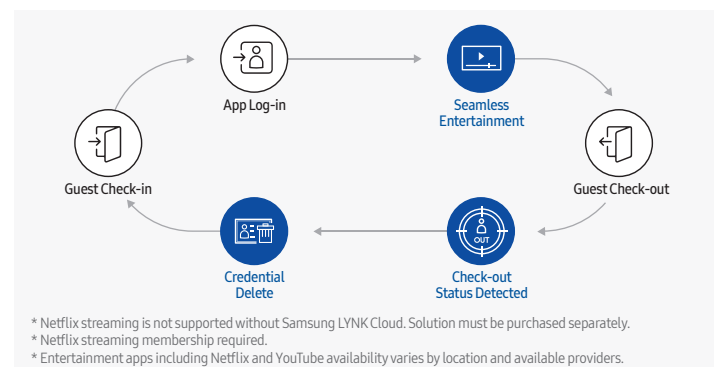

## An instantly familiar UI for faster navigation

Upon turning on their room TV, guests are treated to a recognizable UI filled with the most popular entertainment applications such as Netflix and YouTube. Guests can sign-in to dive back into the latest show they're bingeing or find new suggestions through their apps.