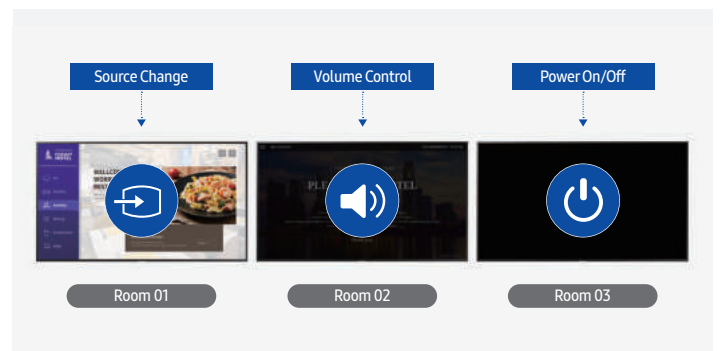

Integrated device management

Quickly update in-room TVs from a centralized source with Samsung LYNK Cloud. Managers can modify channel maps and program guides and control basic functions, making it easier than ever to provide support and maintenance.

* Some features may not be compatible with hotel's current platforms.