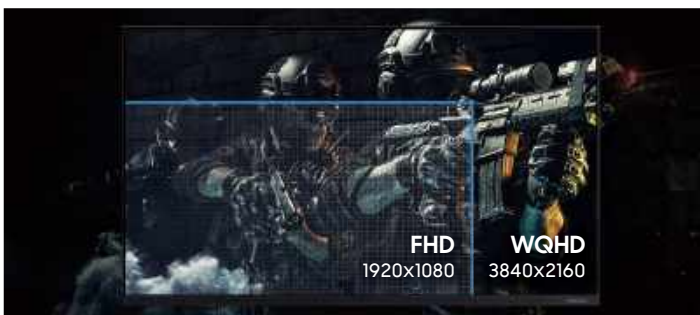

SPACE GAMING MONITOR

SR75Q

Reclaim Your Game Space

Experience true immersion with a 32" screen that grabs you into the heart of the action. After you've conquered your enemies, push the Space Monitor flat against the wall for more space. When you're ready for your next game marathon, just pull it back towards you.

AMD FreeSync

Superfluid entertainment experience. AMD Radeon FreeSync™* keeps your monitor and graphics card refresh rate in sync to reduce image tear and stutter. Watch movies and play games without any interruptions. Even fast action scenes look seamless and smooth.

Adjustable Eye Level

Your eyes on victory. The Space Monitor's zero-level height adjustable stand lets you find the perfect spot to look down on all your opponents. Quickly and easily adjust the monitor from sitting flat on the desk to flush against the wall or any other height in between.

WQHD Resolution

Your gaming world, more lifelike than ever before. Packing in 1.7 times the pixel density of Full HD, Space Gaming Monitor's WQHD resolution boasts incredibly detailed, pin-sharp images. Experience a more encompassing view with maximum space to take in all the action.