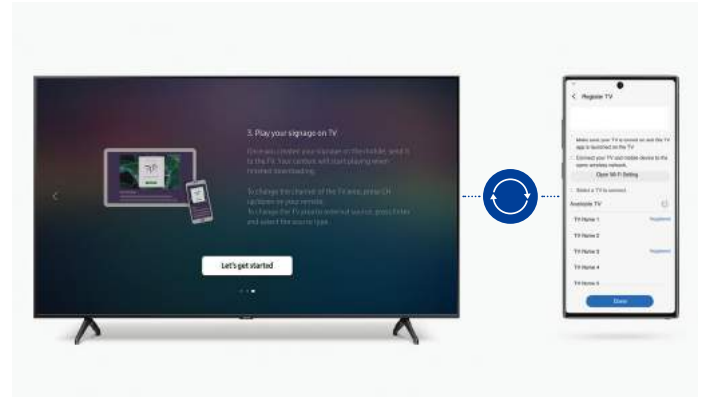

Simple to install, easy to use

Control content with your personal device

Samsung Business TV app, available for Android and iOS devices, provides convenience by allowing users to remotely manage and control content on connected Business TVs.

* Image simulated for illustration purposes

Simple setup in minutes

Set up could not be easier. Samsung's Business TV comes preloaded with a step-by-step tutorial that automatically begins when users first turn the TV on. After downloading the business TV app, users' devices are automatically connected to the TV and available for immediate use.