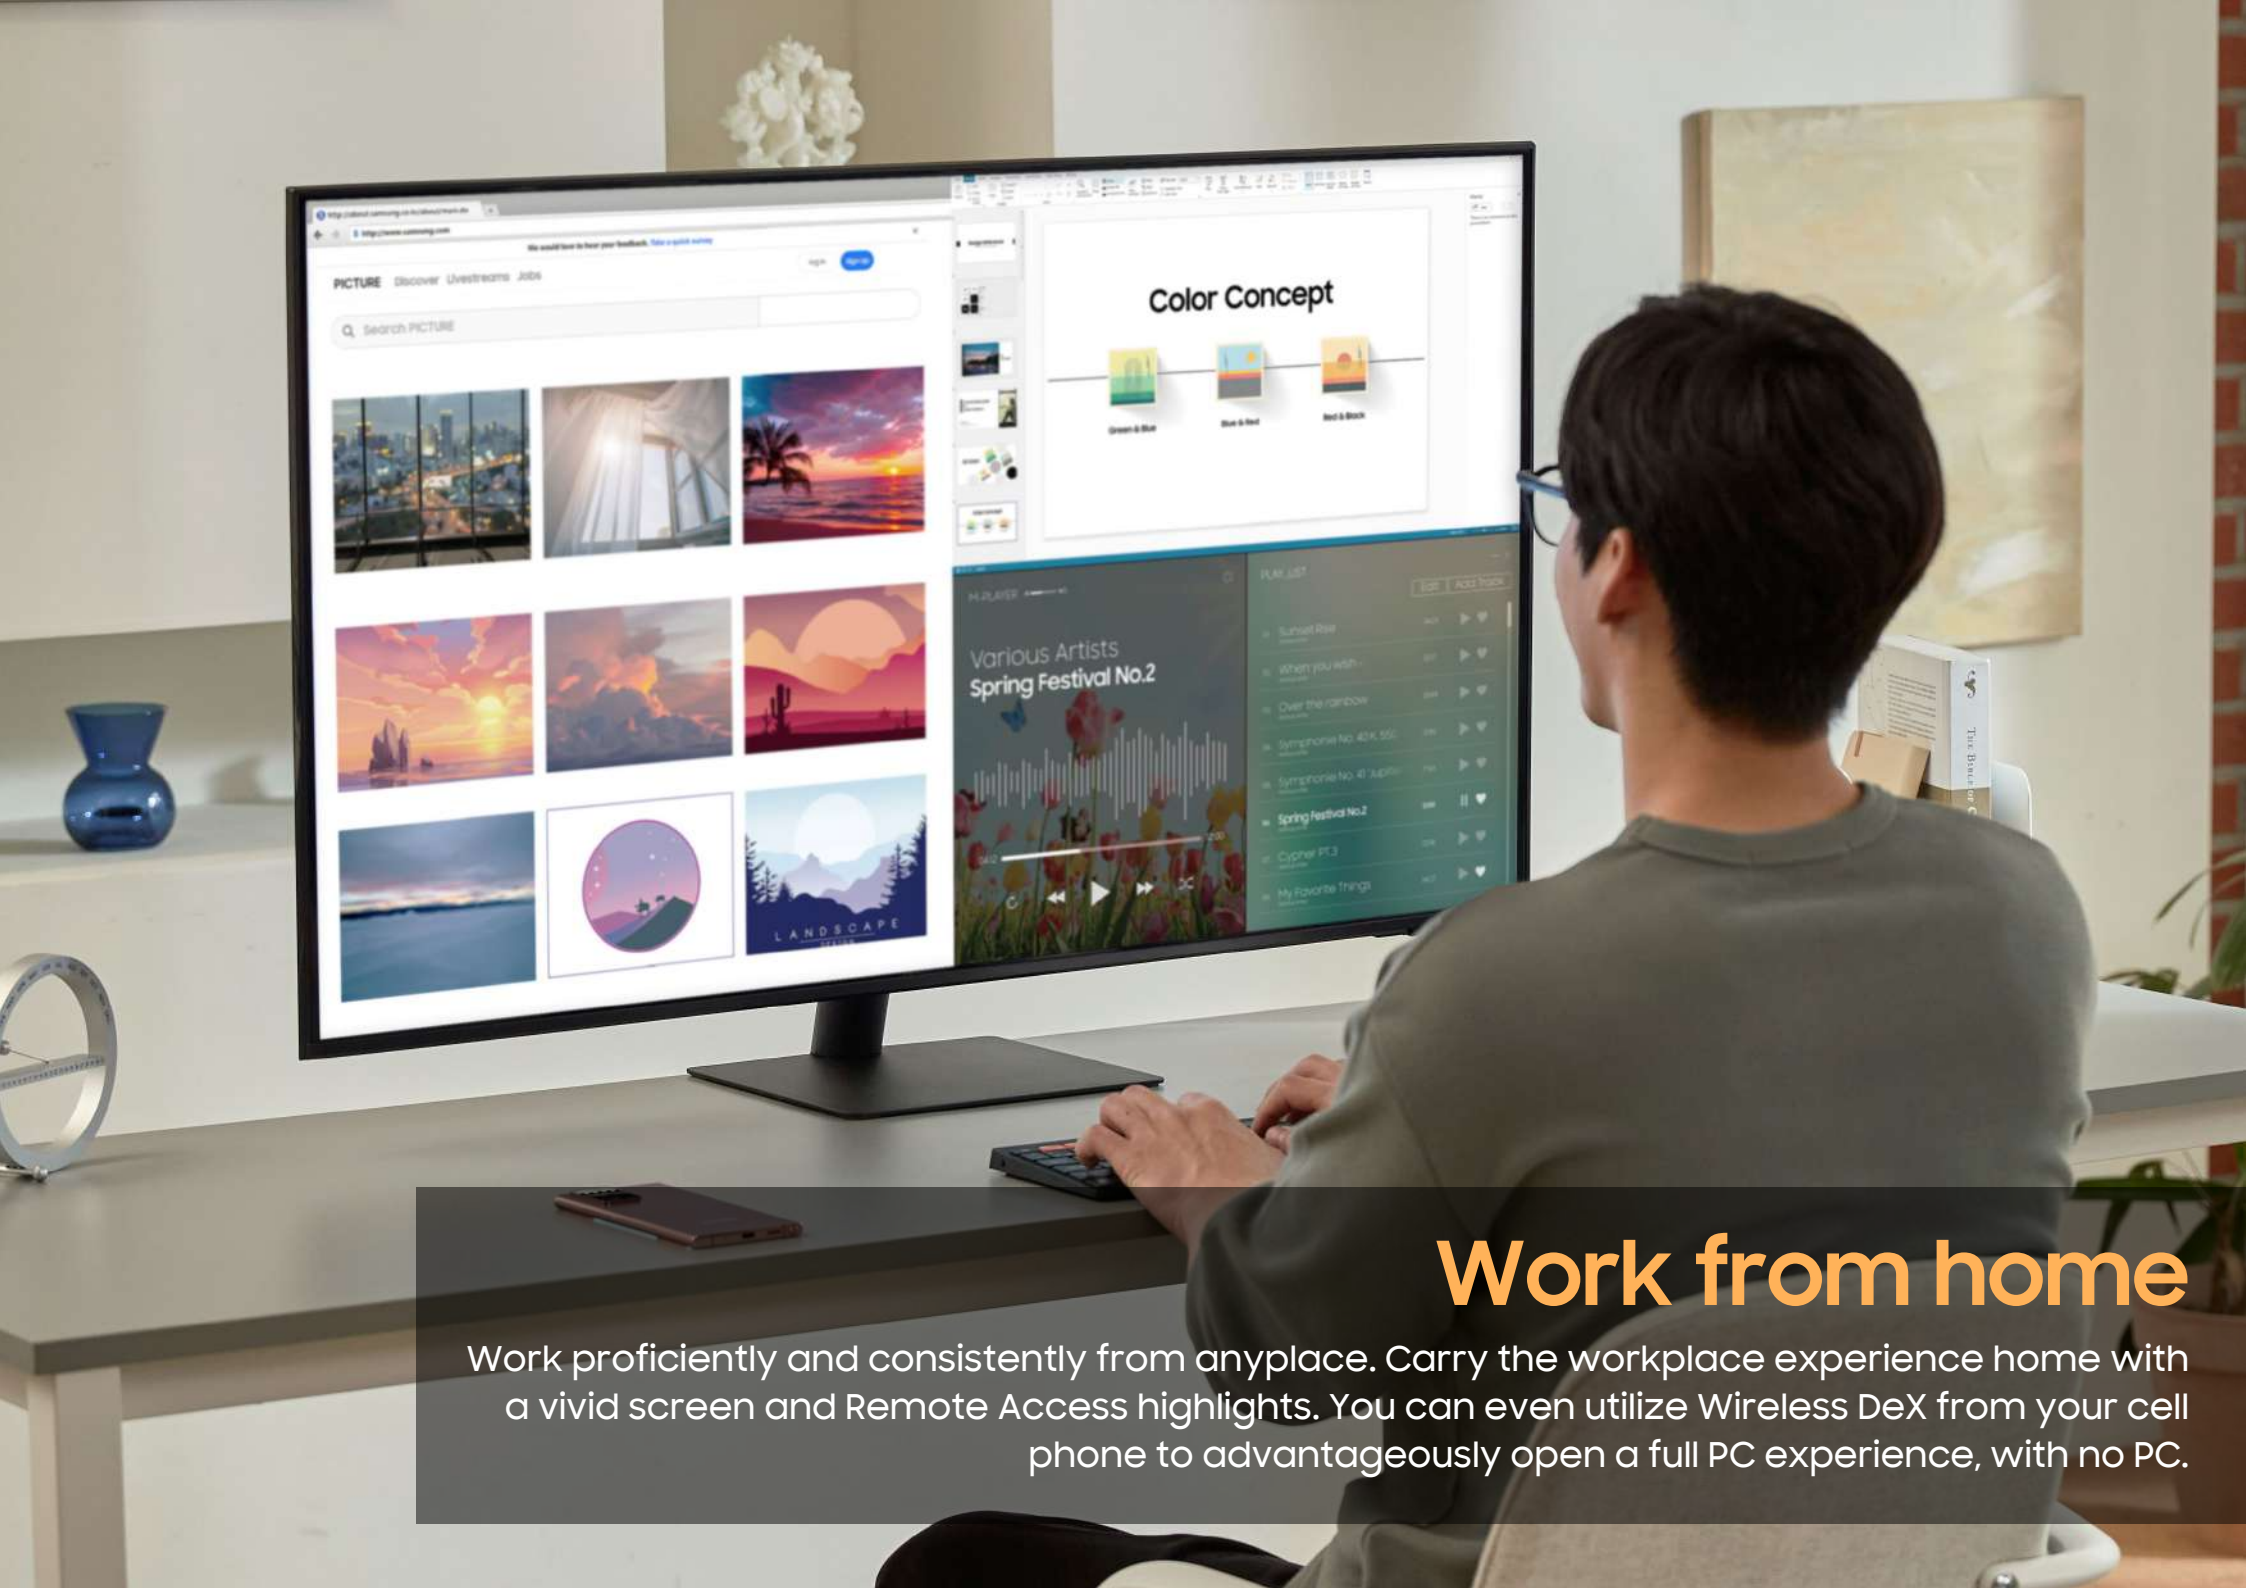

Introducing Samsung Smart Monitor. This innovative new display has adapted to our new way of life.

Whether you work from your home office or kitchen table, the dedicated work screen empowers your productivity. Create a division between work-life and home-life by chilling with a movie, playing a game, or working out when tasks are done. Now, you don't even need a PC to access your favorite apps. Students can thrive in virtual classrooms, ace assignments, and stay comfortable in late-night study sessions, too.

Meet the monitor that lets you do it all.

* World's first monitor to combine OTT media service, mobile connectivity, and remote PC capabilities

Smart Monitor M7 | M5

Samsung DeX

Wireless DeX unlocks a full PC experience, without any PC. Use mobile productivity apps, such as video conferencing, documents, and browsers, through just your monitor and phone.

PC on Screen

Work seamlessly from anywhere. Using the Microsoft 365 suite, edit and save documents all on the cloud. Even while at home, Easy Connection lets you work remotely on your school or office desktop.

- * Feature only available on M7 model

Work from home

Work proficiently and consistently from anyplace. Carry the workplace experience home with a vivid screen and Remote Access highlights. You can even utilize Wireless DeX from your cell phone to advantageously open a full PC experience, with no PC.