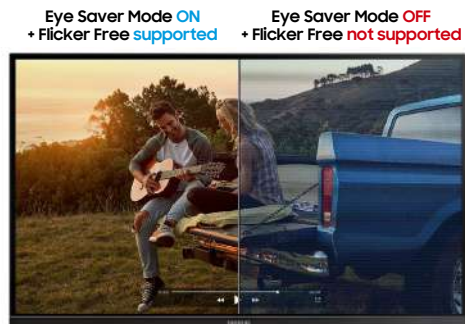

Eye comfort technology

Protect your eye and do more. The advanced eye comfort technology reduces eye strain for more comfortable extended computing. Flicker Free technology continuously removes tiring and irritating screen flicker, while Eye Saver Mode minimizes emitted blue light.

Smart monitor has been certified by TÜV Rheinland for low blue light