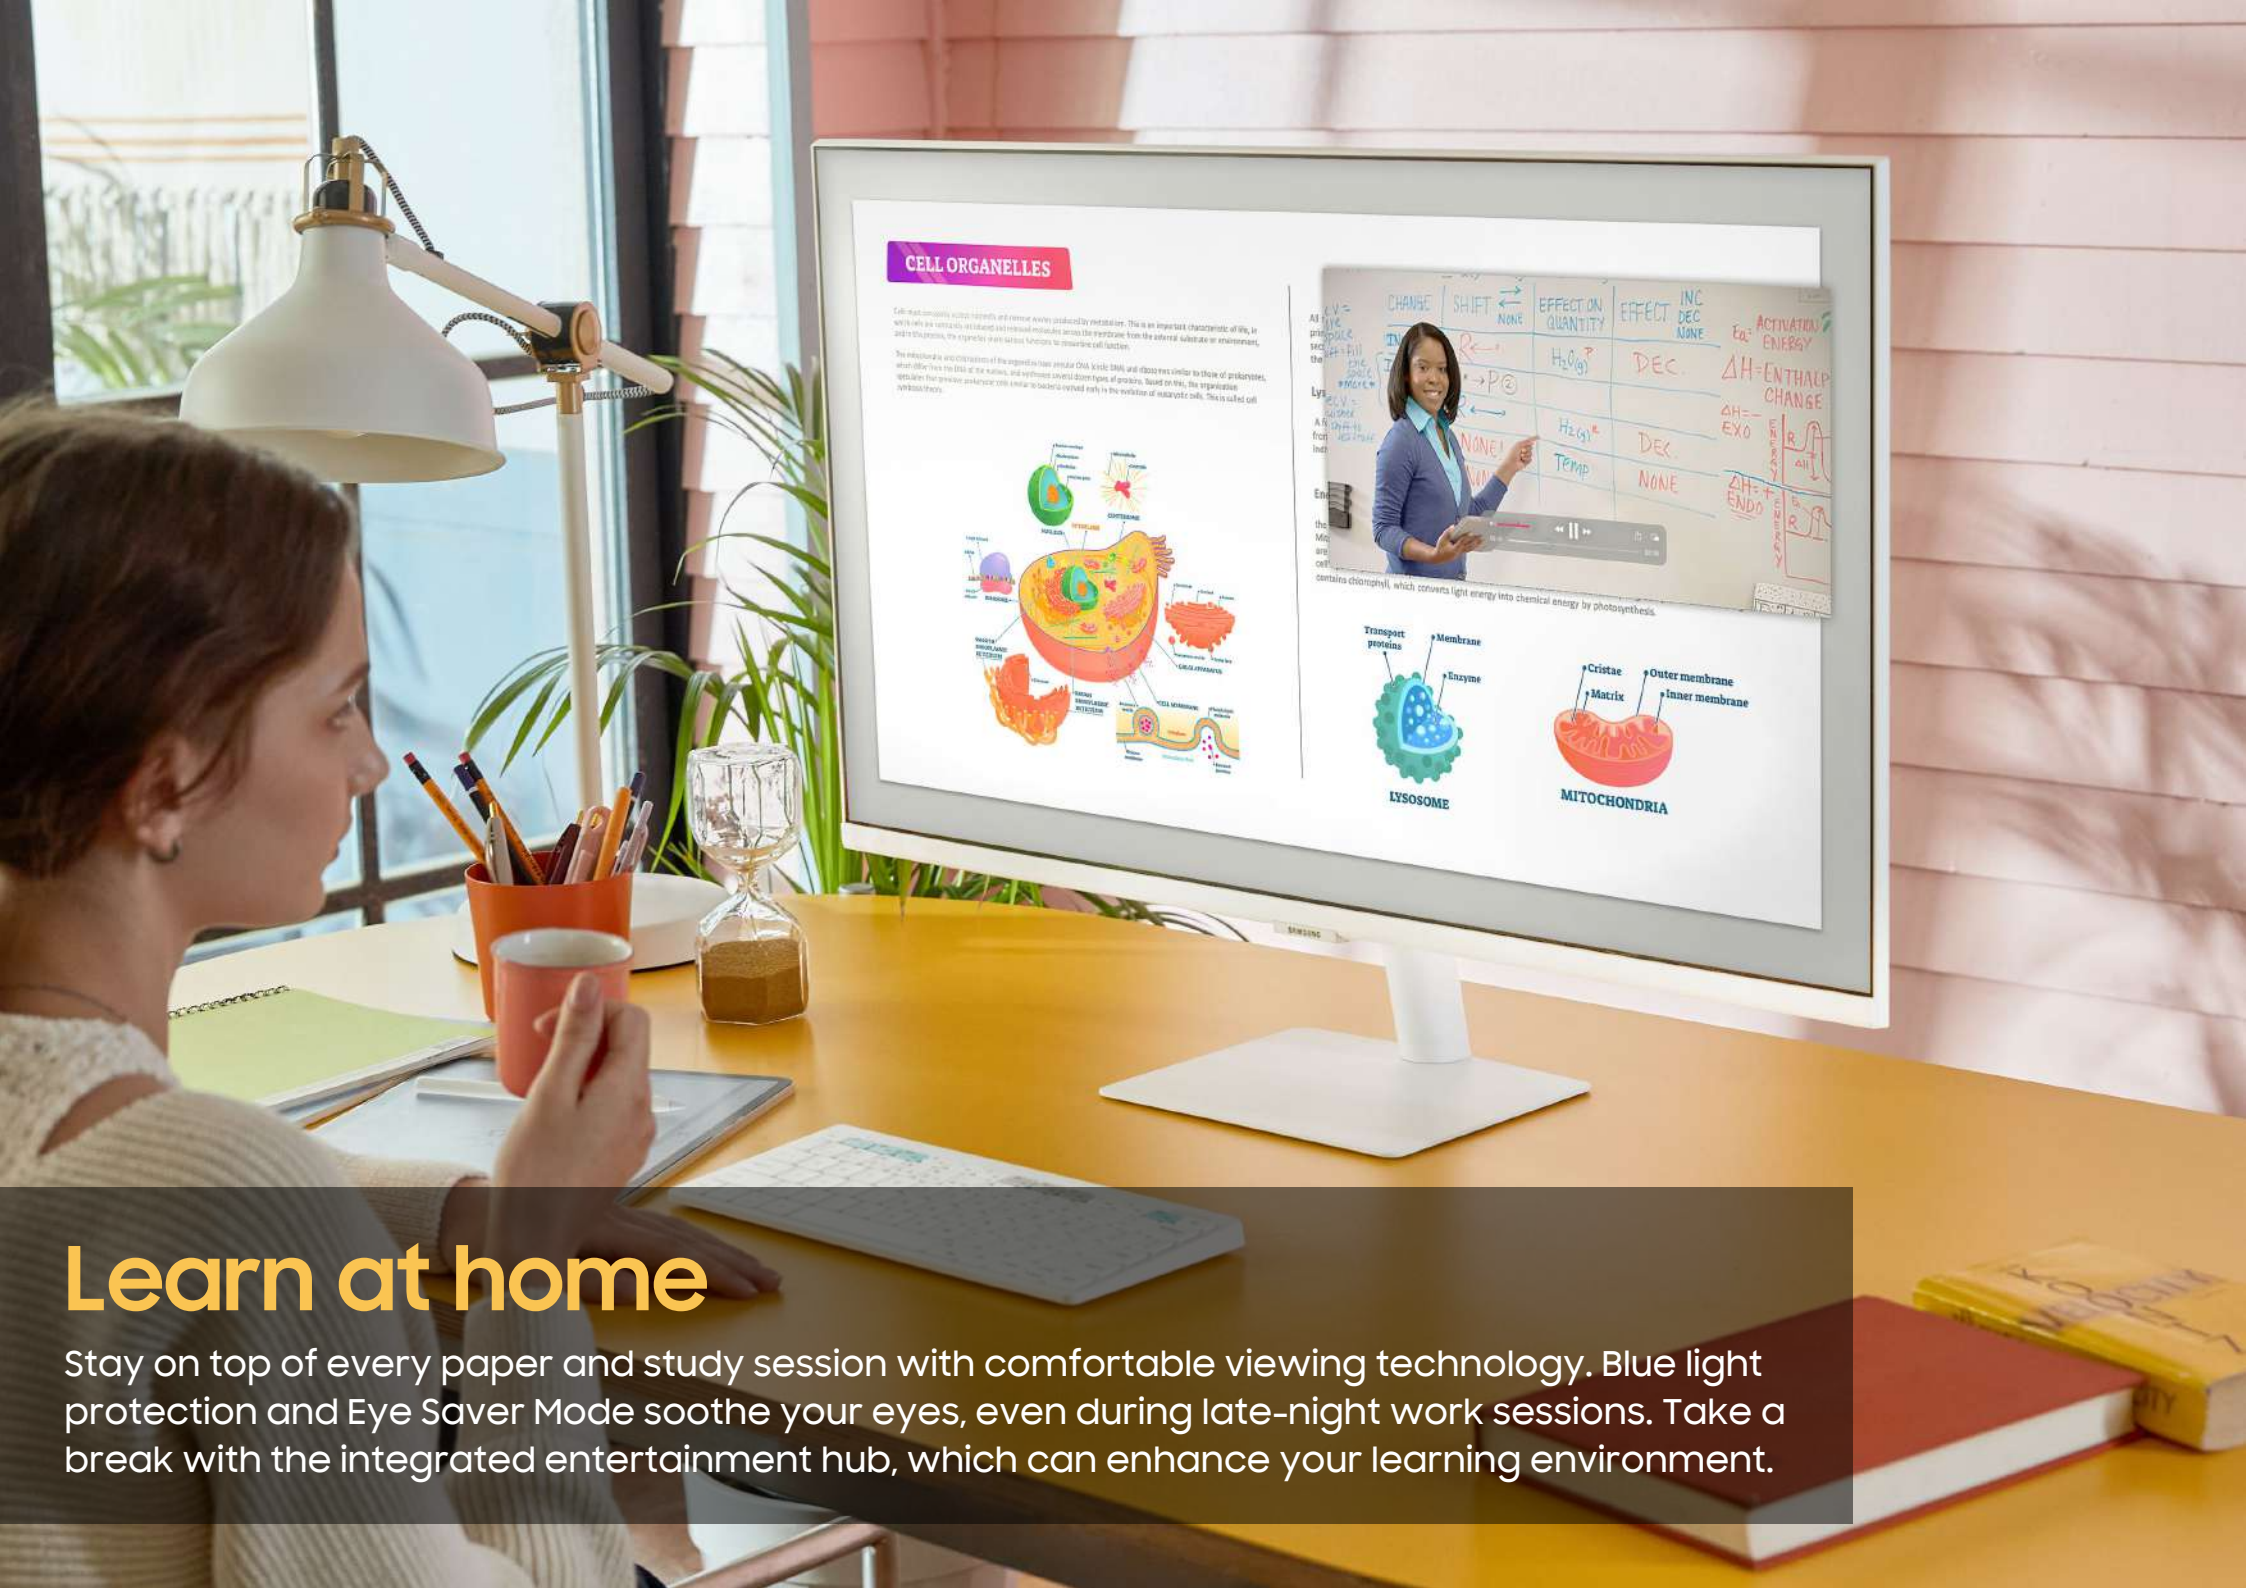

CELL ORGANELLES