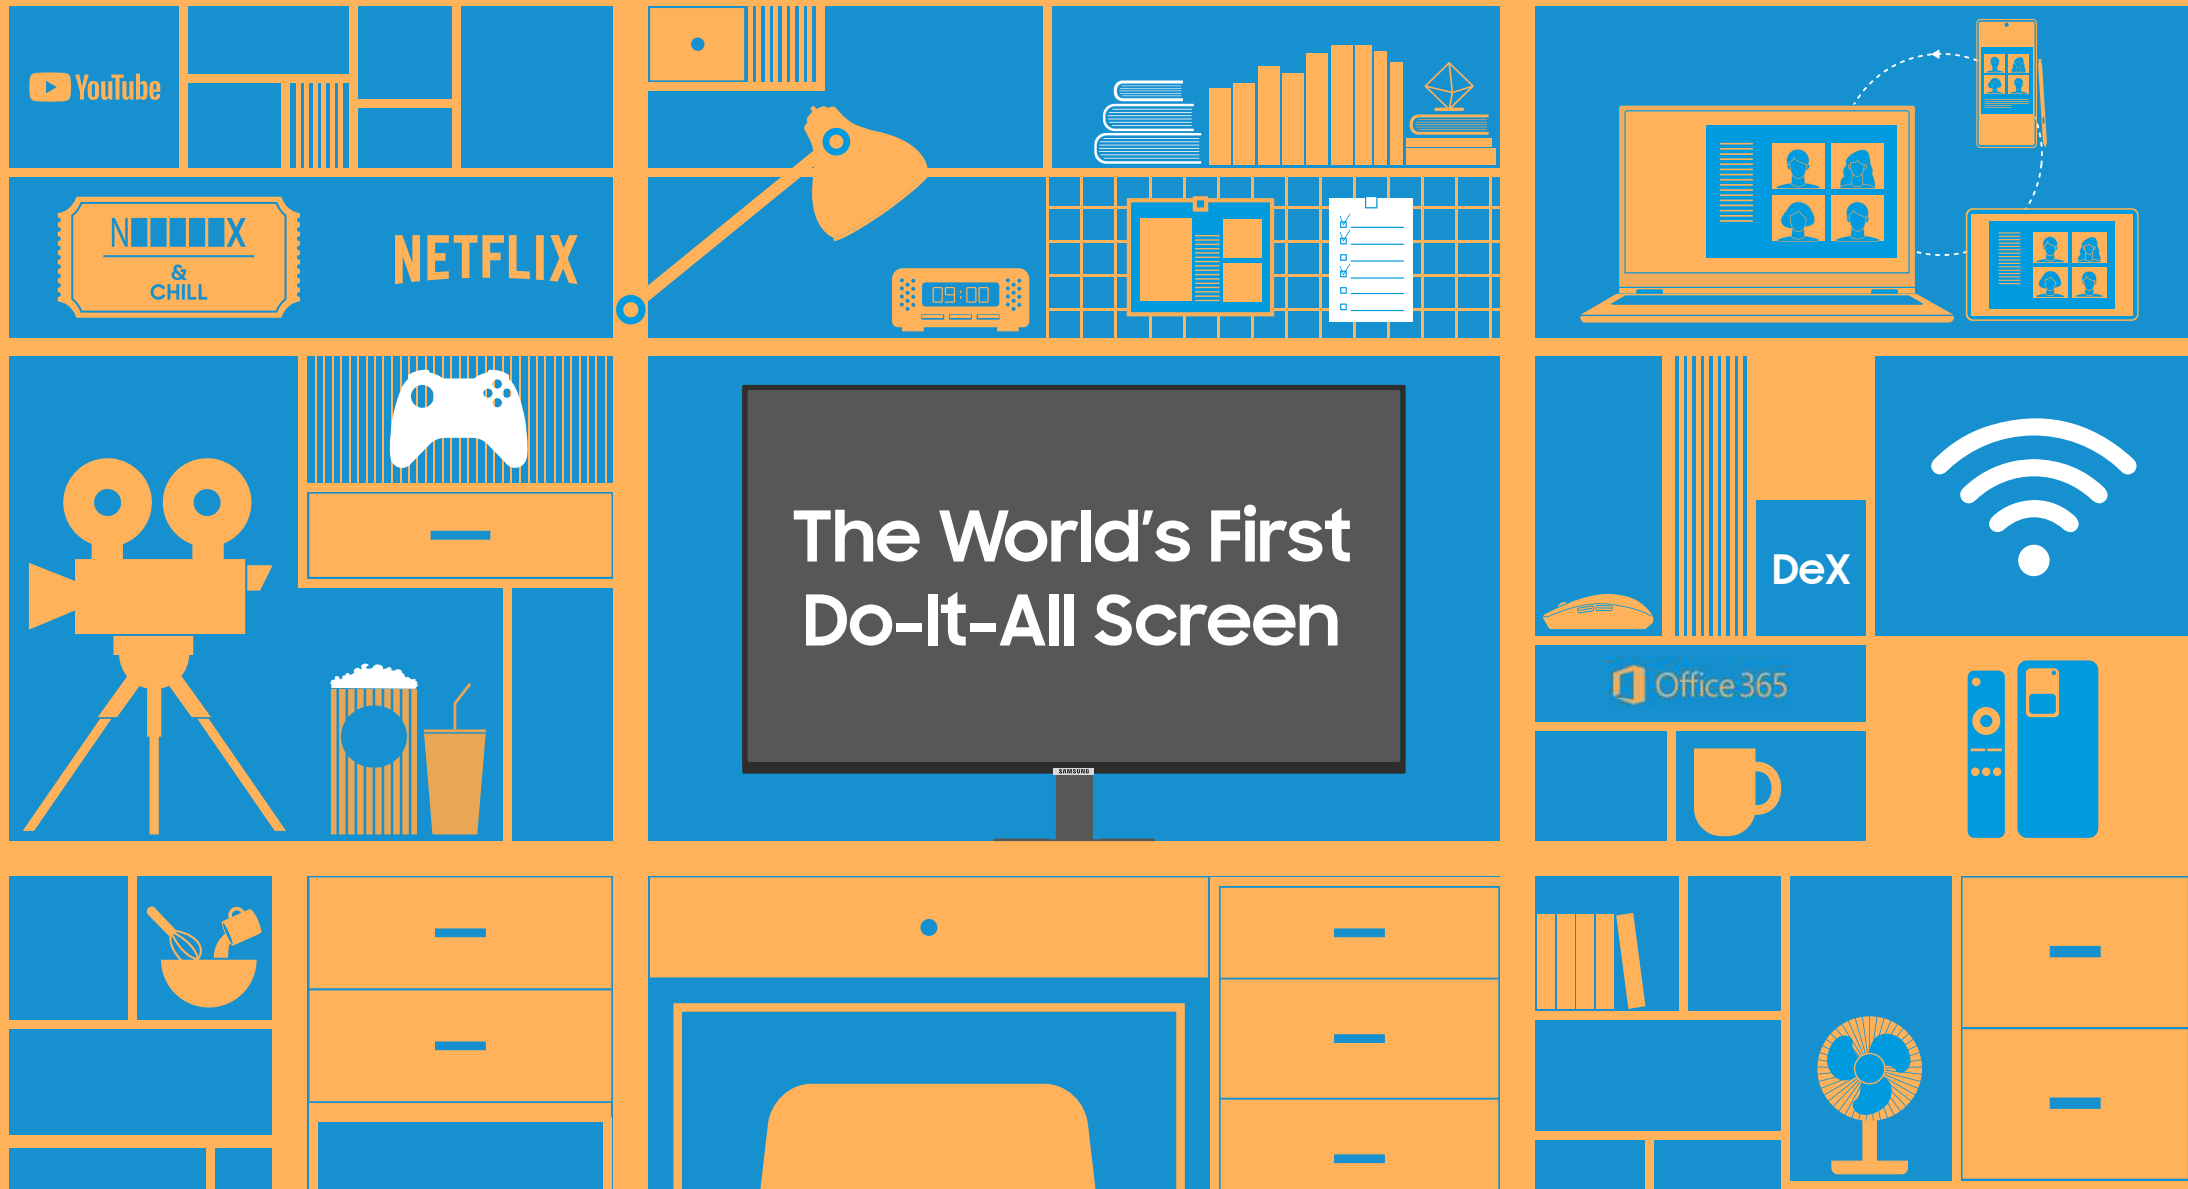

SAMSUNG

Smart Monitor

The World's First Do-It-All Screen*

Work from home

Play at home

Learn at home

Now, home is more than where the heart is. These days, it's where you do... everything. Attend long meetings. Squeeze in a 5-minute workout. Chill out and watch a movie, all in a day's work.

Introducing Samsung Smart Monitor. This innovative new display has adapted to our new way of life.

Whether you work from your home office or kitchen table, the dedicated work screen empowers your productivity. Create a division between work-life and home-life by chilling with a movie, playing a game, or working out when tasks are done. Now, you don't even need a PC to access your favorite apps. Students can thrive in virtual classrooms, ace assignments, and stay comfortable in late-night study sessions, too.