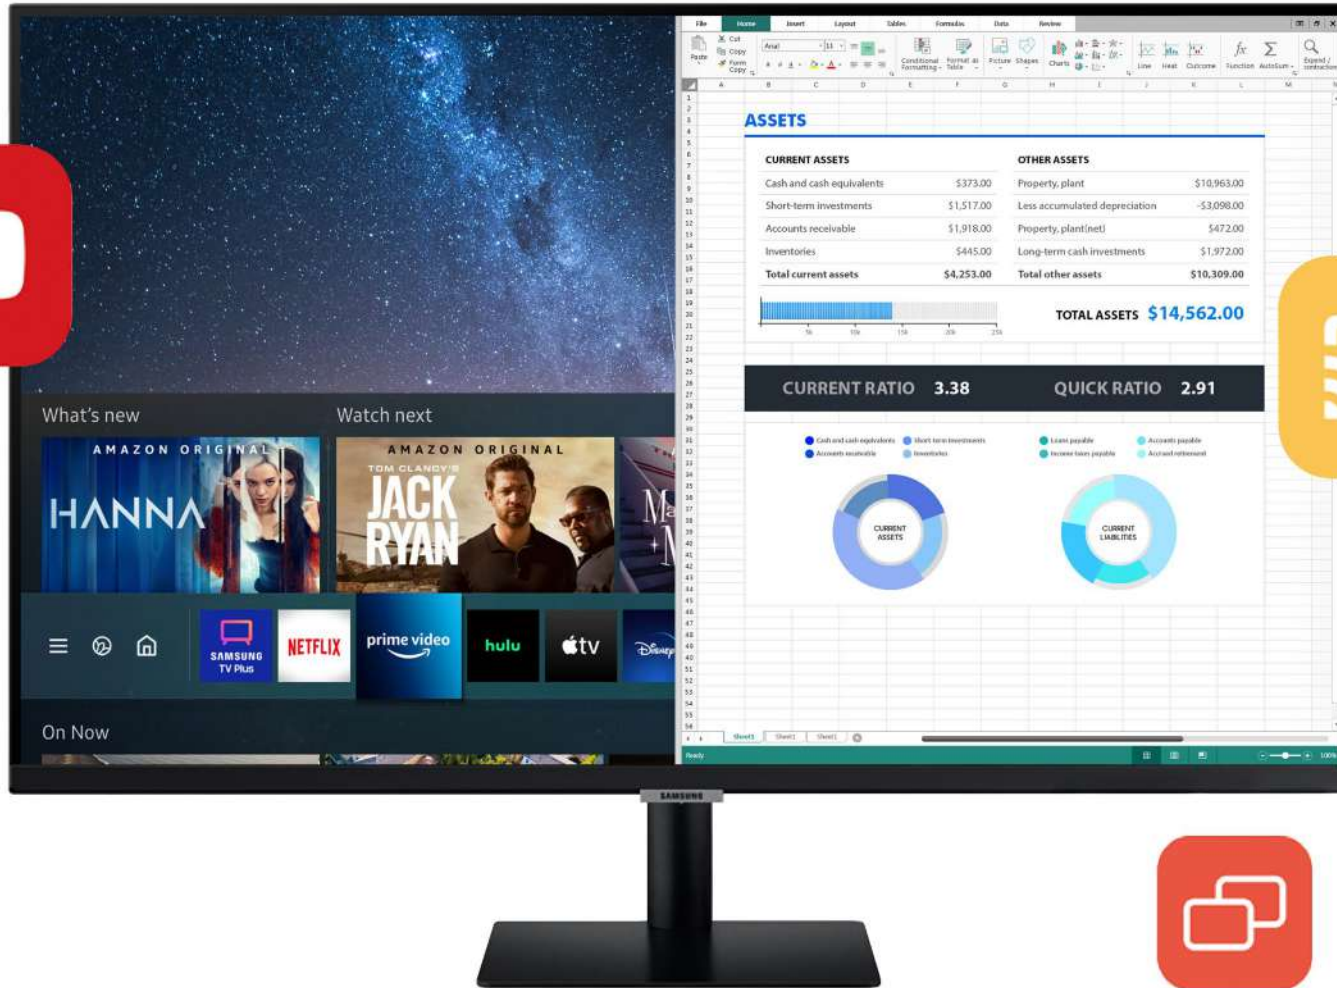

SAMSUNG

Smart Monitor

The World's First Do-It-All Screen*

Work from home

Play at home

Learn at home

Now, home is more than where the heart is. These days, it's where you do... everything. Attend long meetings. Squeeze in a 5-minute workout. Chill out and watch a movie, all in a day's work.

Introducing Samsung Smart Monitor. This innovative new display has adapted to our new way of life.

Whether you work from your home office or kitchen table, the dedicated work screen empowers your productivity. Create a division between work-life and home-life by chilling with a movie, playing a game, or working out when tasks are done. Now, you don't even need a PC to access your favorite apps. Students can thrive in virtual classrooms, ace assignments, and stay comfortable in late-night study sessions, too.

Meet the monitor that lets you do it all.

* World's first monitor to combine OTT media service, mobile connectivity, and remote PC capabilities

Smart Monitor M7 | M5

Samsung DeX

Wireless DeX unlocks a full PC experience, without any PC. Use mobile productivity apps, such as video conferencing, documents, and browsers, through just your monitor and phone.

Supersleek design

Designed with style in mind. The 3-sided borderless display stretches from edge to edge for maximum viewing with a slim aesthetic and paper-thin stand base for a sleek, modern look. Now also available in a clean white color, the M5 can enhance any desk setup.