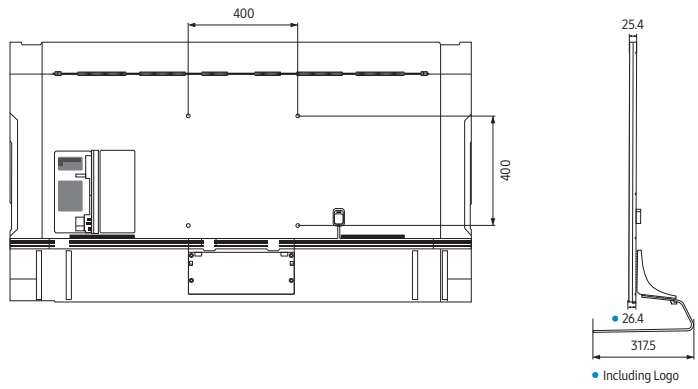

Technical drawings

Connectors

Diagram of the connector panel with numbered callouts 1-9. The panel includes the following connectors:

- 1 USB (5V 0.5A)
- 2 USB (HDD 5V1A)
- 3 DIGITAL AUDIO OUT (OPTICAL)
- 4 HDMI IN 4
- 5 HDMI IN 3 (eARC)
- 6 HDMI IN 2
- 7 HDMI IN 1
- 8 LAN
- 9 ANT IN