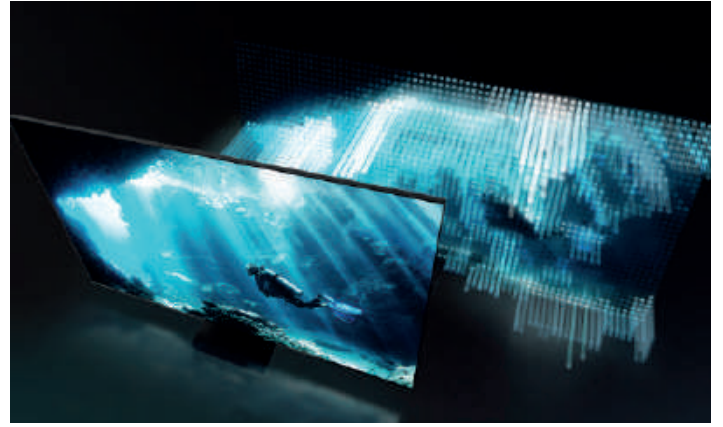

Uncover new levels of detail and depth

Multiple concentrated backlight zones precisely adjust for pure brights and inky blacks. Experience illuminating details with impressive contrast.

* Direct Full Array Numerical Index based on backlighting, antireflection and contrast enhancement technologies.