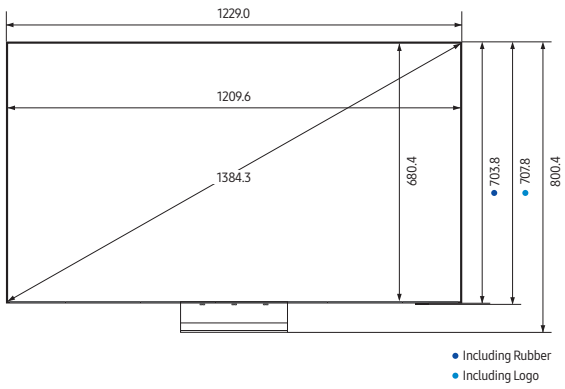

Technical drawings

Connectors

Diagram of the connector panel with numbered callouts 1-9. The panel includes the following connectors:

- 1 USB (5V 0.5A)
- 2 USB (HDD 5V1A)
- 3 DIGITAL AUDIO OUT (OPTICAL)
- 4 HDMI IN 4
- 5 HDMI IN 3 (eARC)
- 6 HDMI IN 2
- 7 HDMI IN 1
- 8 LAN
- 9 ANT IN