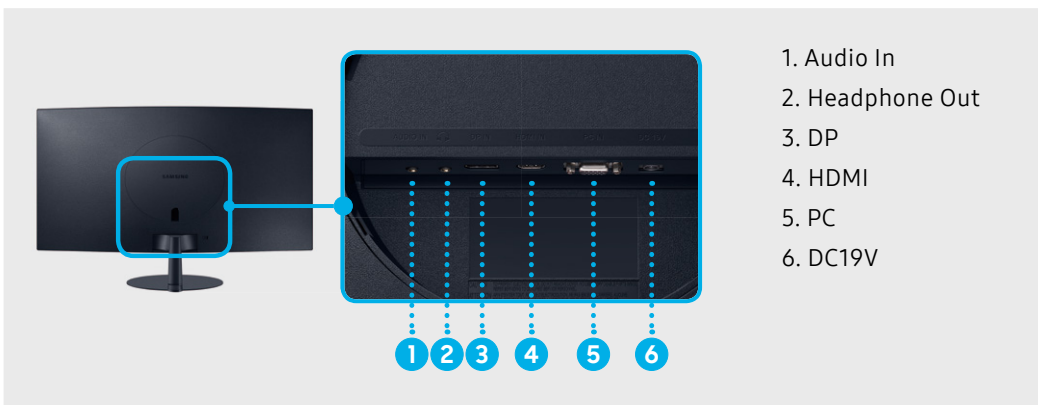

1000R

SAMSUNG

Curved Monitor T55

Specifications

Model Code		T55
Display	Screen Size (class)	24, 27, 32 (16:9)
	Resolution	1920 x 1080
	Curvature	1000R
	Contrast Ratio	3,000:1
	Panel Type	VA
	Brightness	250cd/m²
	Response Time	4ms(GTG)
	Viewing Angle (H/V)	178/178
Feature	Embedded Function	Game Mode, FreeSync, Eco Saving Plus, Eye Saver Mode, Flicker Free
Interface	Interface	1x HDMI1.4, 1xDP, 1x D-sub, 1x Headphone
	Speaker	5W x 2 (Stereo) * Built-in speakers only available on 27" and 32" models.
Design	Color	Dark Blue Gray
	Borderless Design	Yes
	Stand	Simple
	Ergonomics	Tilt

Connectivities

In-box Accessory

- HDMI Cable
- External Adapter
- Power Cable
- Quick Setup Guide
- Warranty Card

*Accessory may be different by countries.