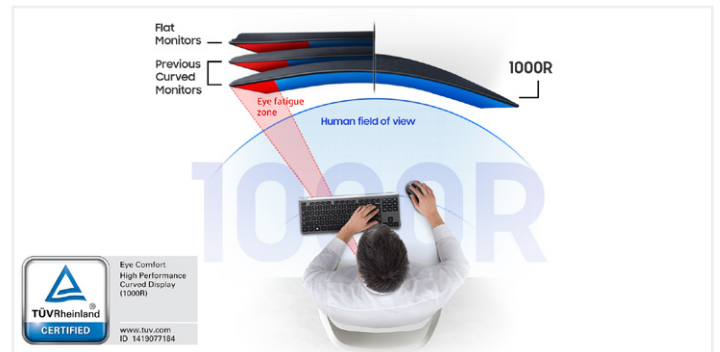

### 1000R and eye comfort certificate

T55 received a high performance curved display (1000R) and eye comfort certificate from TÜV Rheinland.

※ Eye comfort certificate only applies to 24-inch and 27-inch monitors. In comparison to conventional monitors that have less curve, 1000R closely fits the human field of view for less eye strain. A clinical study at Seoul National University Hospital shows that the closer to 1000R, the more it limits eye fatigue.