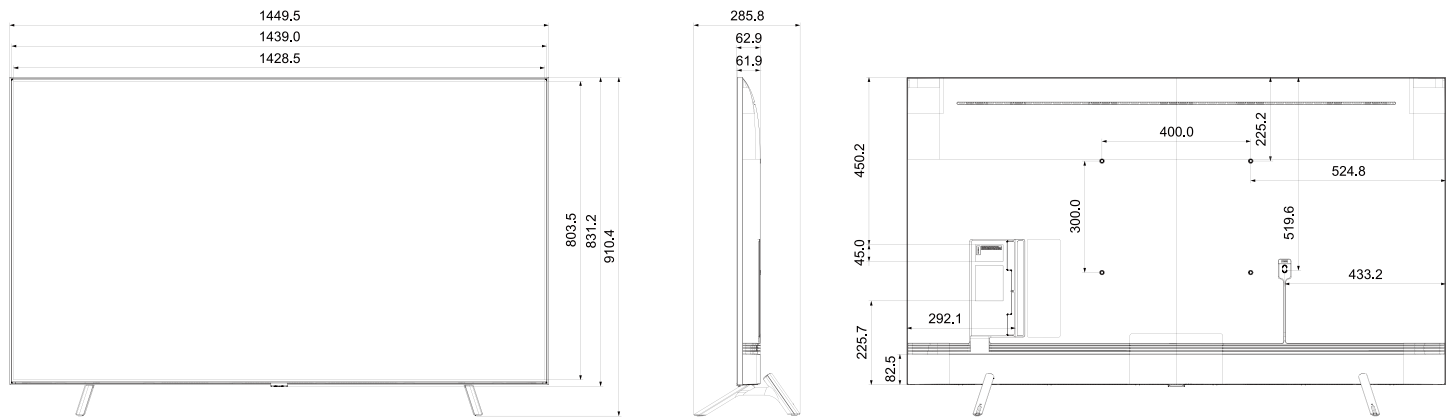

Specifications

HG65RQ750AJXZK

1. 1
2. 2
3. 3
4. 4
5. 5
6. 6
7. 7
8. 8
9. 9
10. 10

Connectors

1. USB(5V 0.5A)
2. USB(HDD 5V 1A)
3. DIGITAL AUDIO OUT(OPTICAL)
4. HDMI IN 4(ARC)
5. HDMI IN 3
6. HDMI IN 2
7. HDMI IN 1
8. LAN
9. DATA
10. ANT IN