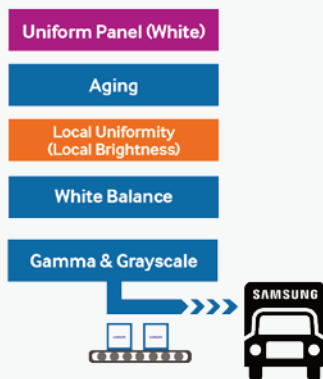

Samsung Color Expert Technology for Video Wall Displays

Enhance video wall visibility with advanced factory calibration and an exceptional user calibration tool

Samsung Color Expert Technology for video walls improves the viewing experience by adjusting all panel specifications to similar conditions. The displays go through an advanced color and brightness calibration process in the factory, but if a user wants a more fine adjustment of color, the user can accomplish it with the Color Expert user calibration software provided with Samsung SMART Signage Video Wall displays.

Samsung Color Expert Technology

Factory Calibration

Samsung's multistep factory tuning helps ensure uniform brightness and color across video wall displays.

ACM Chipset

Advanced Color Calibration through the dedicated Calibration chipset.

Calibration of video wall displays is the most important step of video wall deployment. By calibrating video wall displays, customers can get uniform color, vivid pictures and accurate images on multiple displays in large scale.

Factory Calibration

1.

Local Uniformity

- Remove Spot or Tunnel color difference
- Commit more than 90% local uniformity

2.

White Balance

- Enhances color difference between neighboring displays
- Less than 300K difference