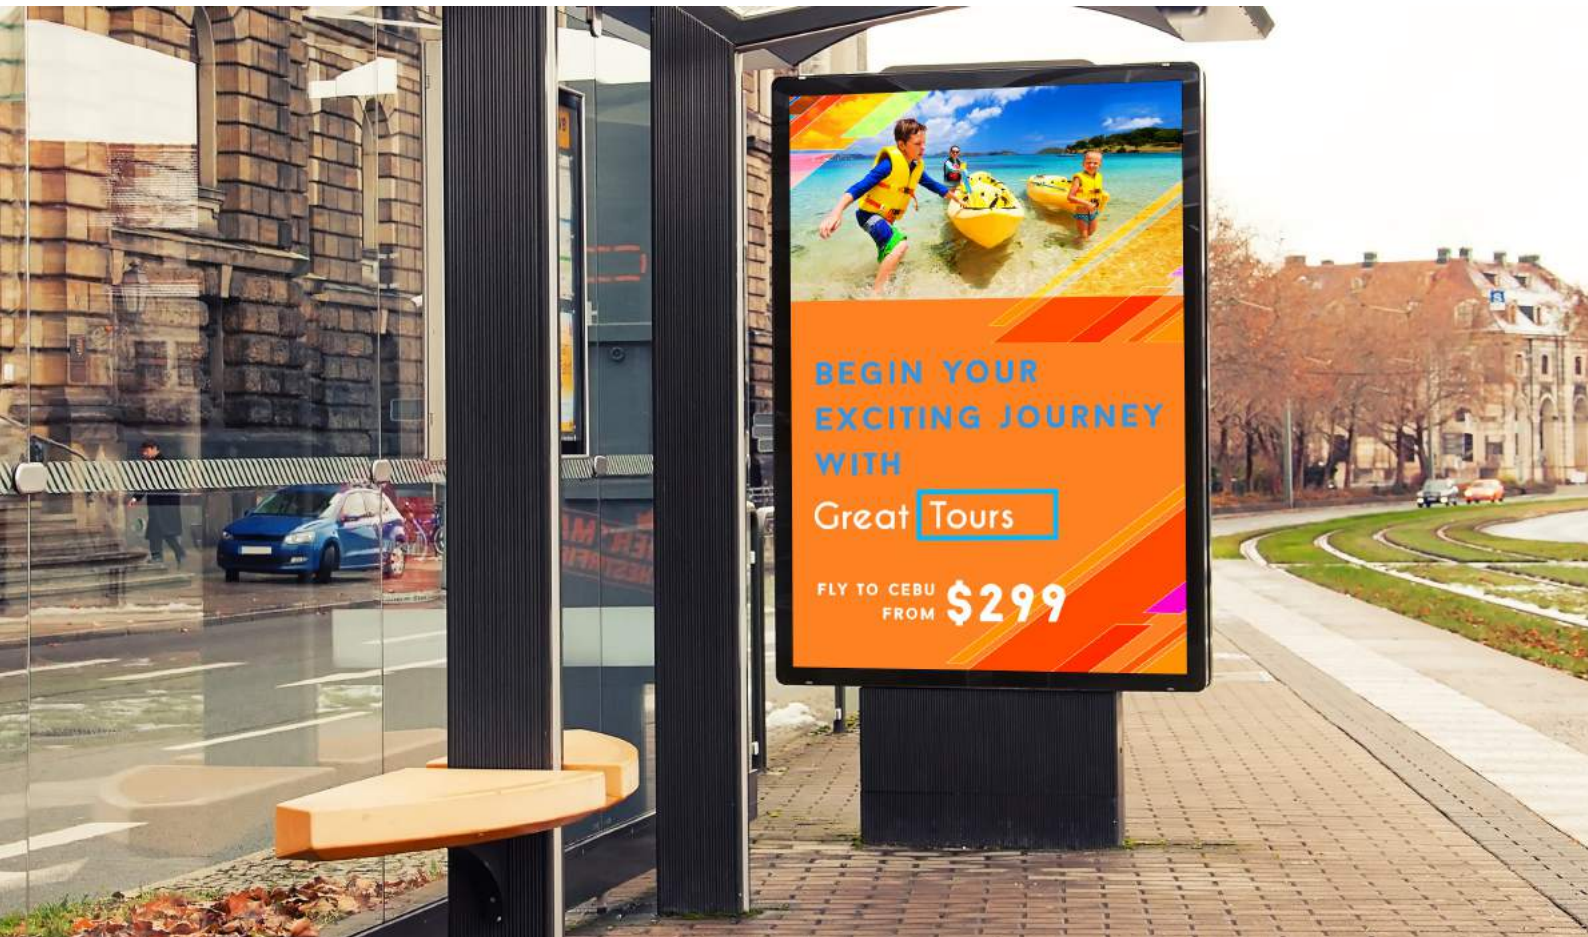

# SAMSUNG SMART SIGNAGE OHF SERIES LARGE-SIZED OUTDOOR DISPLAYS

## All-Inclusive Outdoor Signage Solution For Brilliant Business Messaging

Samsung Smart Signage OHF Series large-sized outdoor displays deliver an all-inclusive outdoor signage solution that is completely equipped for virtually any environment. Built for durability and flexibility, OHF Series displays can withstand extreme temperatures from -30°C to 50°C. And with 2,500nit brightness, a 5,000:1 contrast ratio, and Magic glass, businesses can be sure that messages are seen vibrantly almost anytime or anywhere.

## Key Features

- Attract views with the industry 1st large-sized outdoor displays (65", 75", 85")
- Excellent visibility through 2,500 nit high brightness & high contrast ratio (5,000:1)
- 24/7 operation in any environment from -30°C to 50°C
- High ingress defense level IP56 certified
- Magic Glass and Polarized Sunglass Support
- Auto brightness sensor for optimized brightness control
- Simple display & content management with Quad core SoC, SSSP 3.0
- Easily connect with HDBaseT connection
- Simple outdoor signage enclosures with a thin and complete solution