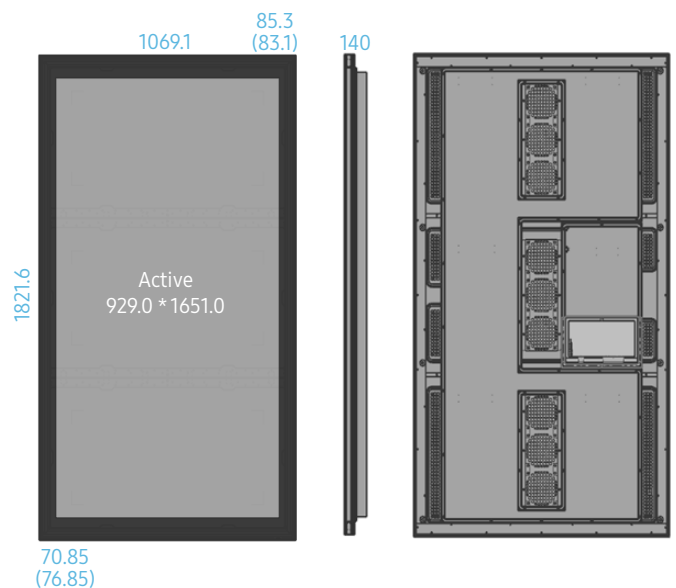

Key Features

- Attract views with the industry 1st large-sized outdoor displays (65", 75", 85")
- Excellent visibility through 2,500 nit high brightness & high contrast ratio (5,000:1)
- 24/7 operation in any environment from -30°C to 50°C
- High ingress defense level IP56 certified
- Magic Glass and Polarized Sunglass Support
- Auto brightness sensor for optimized brightness control
- Simple display & content management with Quad core SoC, SSSP 3.0
- Easily connect with HDBaseT connection
- Simple outdoor signage enclosures with a thin and complete solution

	OH75F (TBD)
Panel Type	LED BLU
Native Resolution	1920 * 1080
Brightness (Typical)	2,500nit
Connectivity	HDMI(2), HDBaseT, USB(1)
Depth (mm)	140mm
Operation Temperature	-30°C to 50°C
Auto Brightness Sensor	Embedded
Water/Dust Proof	IP56 Certified
Solution	MagicInfo S3
Special	Magic Glass

* The information in this document is subject to change without notice